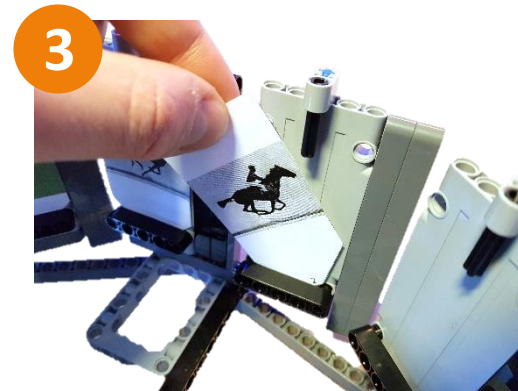

# Zoetrope Animation Cards

For the Zoetrope you need paper animation cards which can be of any animation that you like. Have fun, test and play! Simply print the example animation cards or use the blank template to create your own rocking story. What kind of cool, epic and adventurous animations can you come up with?!

## Important:

Make sure you print the animation cards in 100% scale.

The final measurements of one card should be 4 cm (1.57 Inch) x 8 cm (3.15 Inch).

Get these Zoetrope animation cards at: <https://pv-productions.com/product/zoetrope-42082-building-instructions/>

Follow the steps below to make the animation cards and put them in the Zoetrope holders.

Cut out the animation cards

Fold over the dotted lines

Put the cards in place  
Clockwise (1 – 16)

Clamp the cards