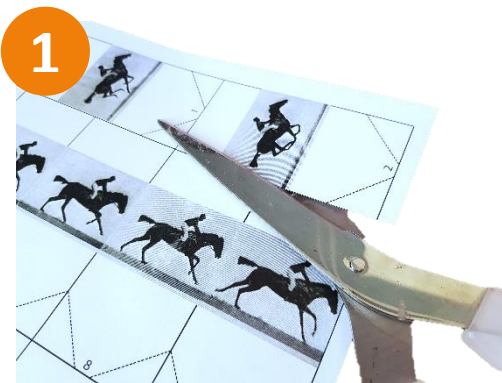

# Zoetrope Animation Cards

For the Zoetrope you need paper animation cards which can be of any animation that you like. Have fun, test and play! Simply print the example animation cards or use the blank template to create your own rocking story. What kind of cool, epic and adventurous animations can you come up with?!

## Important:

Make sure you print the animation cards in 100% scale.

The final measurements of one card should be 4 cm (1.57 Inch) x 8 cm (3.15 Inch).

Get these Zoetrope animation cards at: <https://pv-productions.com/product/zoetrope-42082-building-instructions/>

Follow the steps below to make the animation cards and put them in the Zoetrope holders.

Cut out the animation cards

Fold over the dotted lines

Put the cards in place  
Clockwise (1 – 16)

Clamp the cards