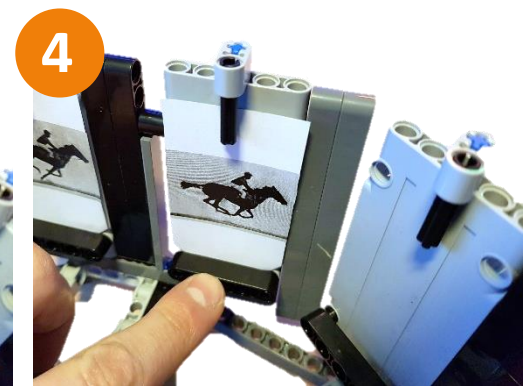

# Zoetrope Animation Cards

For the Zoetrope you need paper animation cards which can be of any animation that you like. Have fun, test and play! Simply print the example animation cards or use the blank template to create your own rocking story. What kind of cool, epic and adventurous animations can you come up with?!

## Important:

Make sure you print the animation cards in 100% scale.

The final measurements of one card should be 4 cm (1.57 Inch) x 8 cm (3.15 Inch).

Get these Zoetrope animation cards at: <https://pv-productions.com/product/zoetrope-42082-building-instructions/>

Follow the steps below to make the animation cards and put them in the Zoetrope holders.

Cut out the animation cards

Fold over the dotted lines

Put the cards in place  
Clockwise (1 – 16)

Clamp the cards

# ZOETROPE ANIMATION CARDS